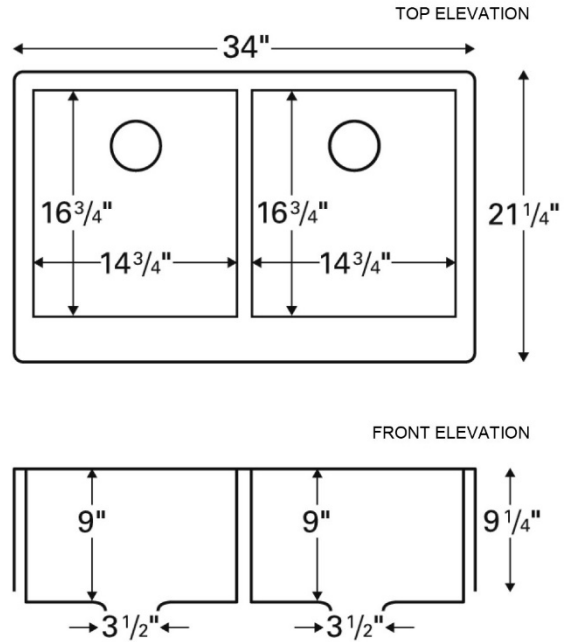

Virtuo Granite Farmhouse/Apron Double Bowl Kitchen Sink
B355 - B357 - B359

Colour Finish	Model No.	Description
Ultra White	B355	<ul style="list-style-type: none"> • Double equal bowl apron front/farmhouse kitchen sink. • Designed to install in a 34" or wider farmhouse sink base cabinet. • Made of 80% quartz and acrylic resin. • Designed for undermount installation in solid surface, granite, and quartz countertops. • Outside dimensions: 34" x 21-1/4" x 9-1/4". • Apron height: 9-1/4" • Inside bowl dimensions: Left bowl - 14-3/4" x 16-3/4" x 9" Right bowl - 14-3/4" x 16-3/4" x 9" • Waste opening: 3-1/2". • Sink bowl surface has a matte finish. • Basket strainers shown are included with sink. • cUPC Certified
Slate Grey	B357	
Pearl Black	B359	