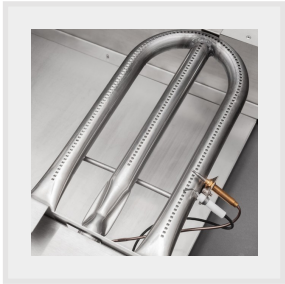

Griddle Features

- 304 Stainless Steel Housing
- 304 Tubular Stainless Burners
- Bonded Cast Iron Heat Plate
- Removable Drip Tray
- Fuel Type Is Field Convertible*
- Electronic Igniter*
- Safety Shut Off Valve With Thermocouple*
- Food Safe 304 Stainless Steel Cooking Plate

*Gas models